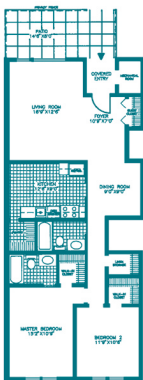

Floor Plan K 1,106± sq. ft.

Two Bedroom

Note: Room Dimensions Are Approximate

6308 Blakely Square Virginia Beach, Virginia 23464 • (757) 420-7806