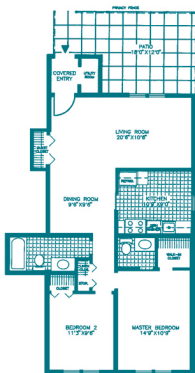

Floor Plan J 891± sq. ft.

Two Bedroom

Note: Room Dimensions Are Approximate

6308 Blakely Square Virginia Beach, Virginia 23464 • (757) 420-7806