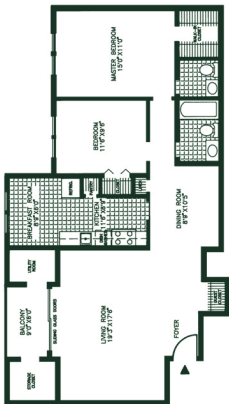

Floor Plan F 1,057± sq. ft.

Two Bedroom

Note: Room Dimensions Are Approximate

6308 Blakely Square Virginia Beach, Virginia 23464 • (757) 420-7806