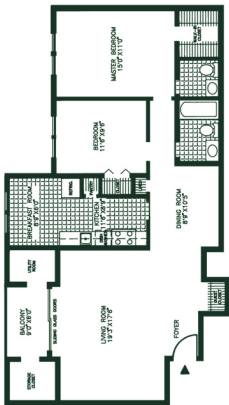

Floor Plan F 1,057± sq. ft.

Two Bedroom

Note: Room Dimensions Are Approximate

6308 Blakely Square Virginia Beach, Virginia 23464 • (757) 420-7806