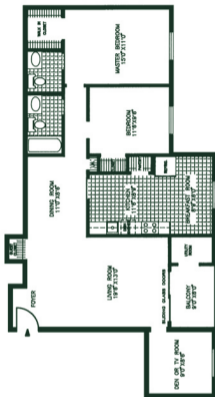

# Floor Plan E 1,071± sq. ft.

## Two Bedroom with Den

Note: Room Dimensions Are Approximate

6308 Blakely Square Virginia Beach, Virginia 23464 • (757) 420-7806