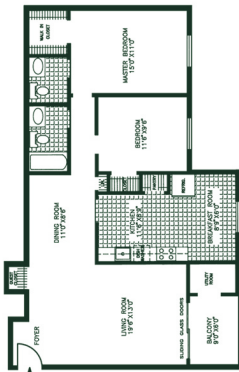

Floor Plan A & B 990± sq. ft.

Two Bedroom

Note: Room Dimensions Are Approximate

6308 Blakely Square Virginia Beach, Virginia 23464 • (757) 420-7806